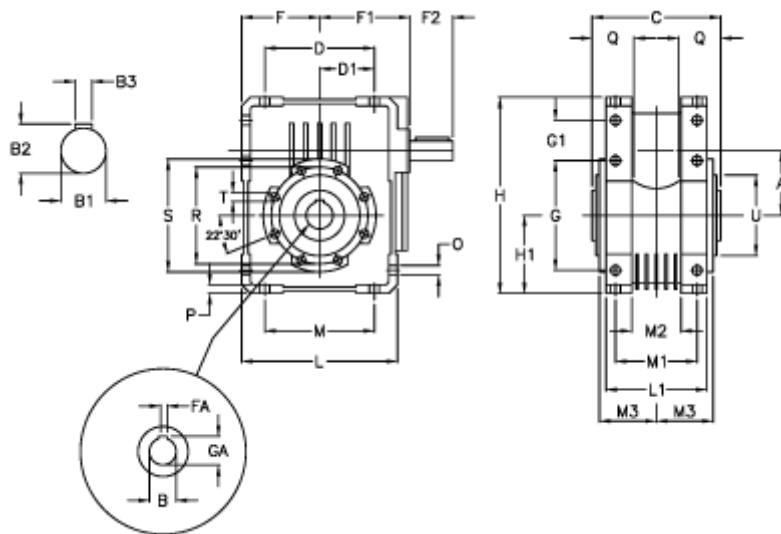

Article number: 3922110100700

Description: Worm gear with solid input shaft
W 110U-100-HS unassembled

Measures

A = 110.10	Description = W 110U-xx-HS	H = 308.0	O = 14.0
B = 42	F = 125.0	H1 = 125.0	P = 14
B1 = 25	F1 = 157.0	L = 250	Q = 45
B2 = 28.0	F2 = 60	L1 = 143	R = 165
B3 = 8	FA = 12	M = 184	S = 200
C = 155	G = 184	M1 = 115	T = M12x19
D = 174.0	G1 = 58.0	M2 = 69	U = 130
D1 = 82.0	GA = 45.3	M3 = 73.0	